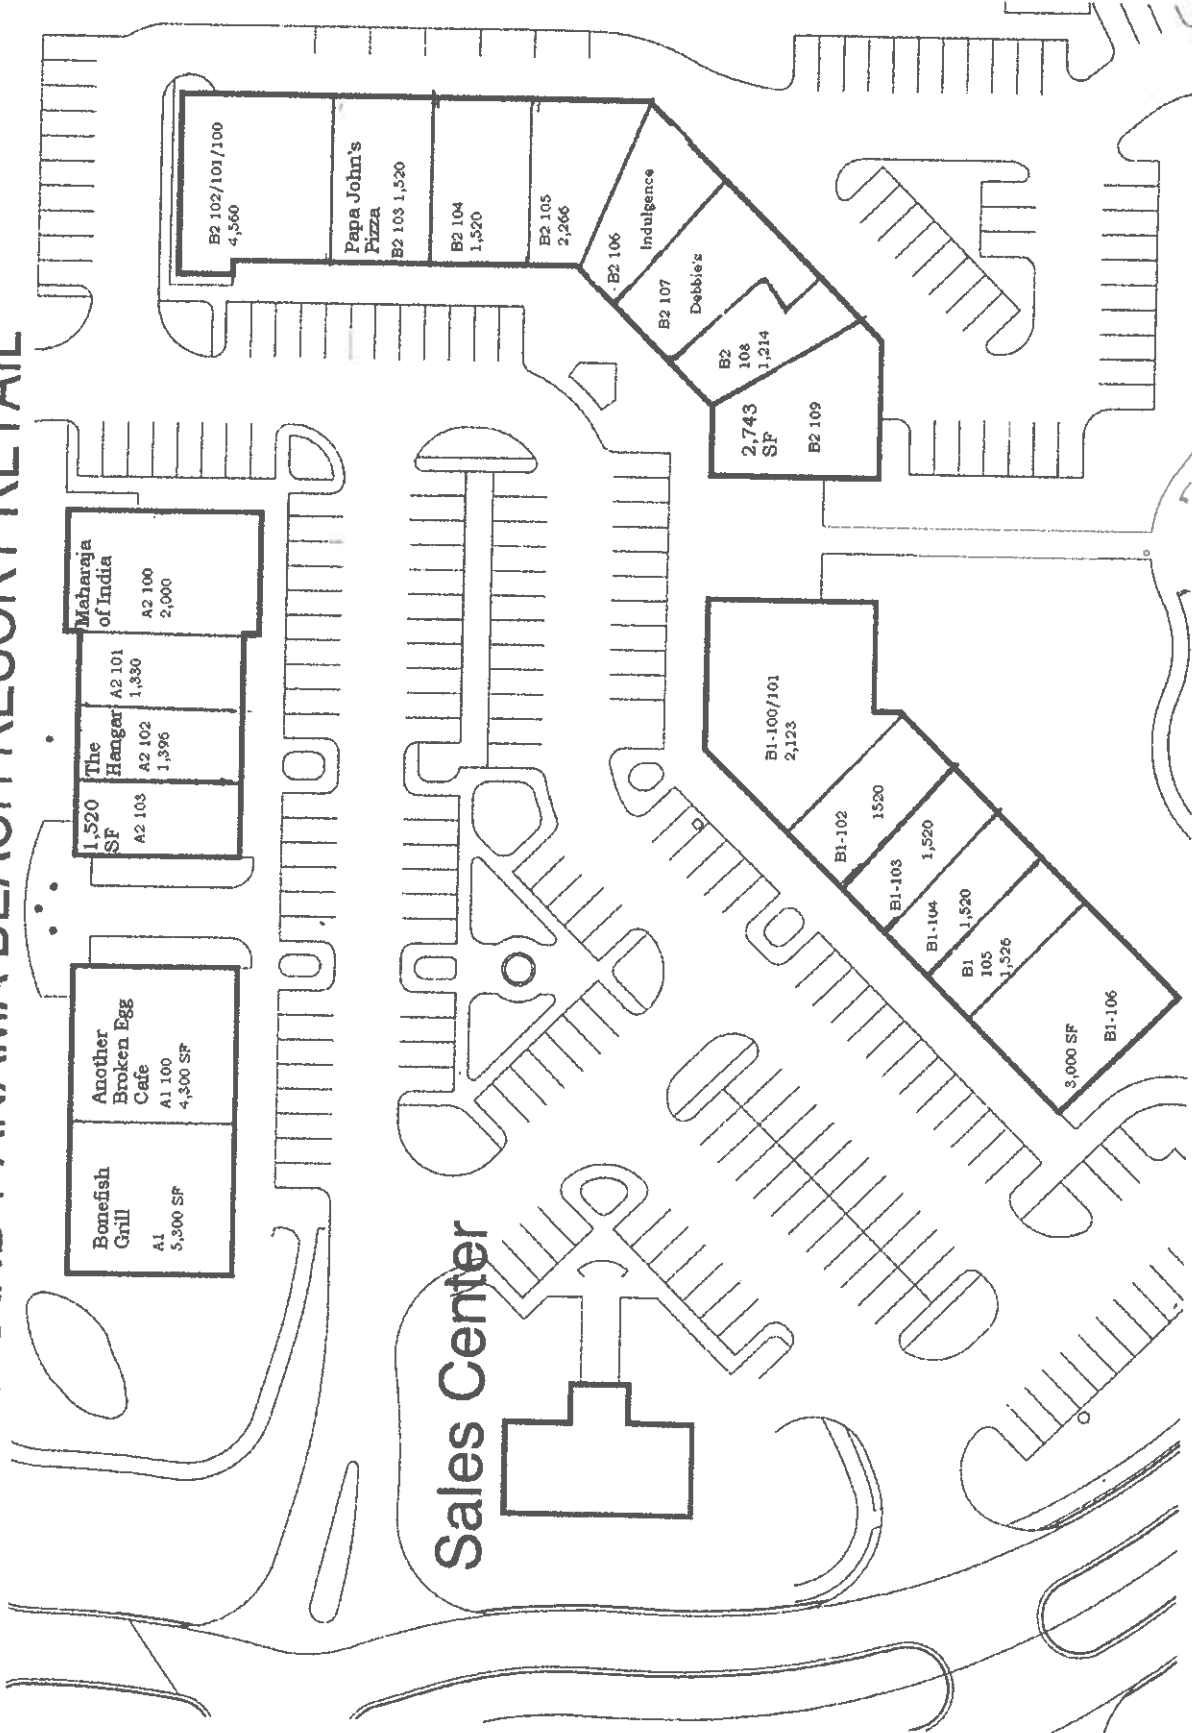

SITE PLAN

Lease Expiration	
2011	
2012	
2013	
2016	
2017	

Vacant Suites	
A1	103
B1	100
B1	104
B2	109

THE GRAND PANAMA BEACH RESORT RETAIL

**SITE PLAN
RETAIL BUILDINGS**