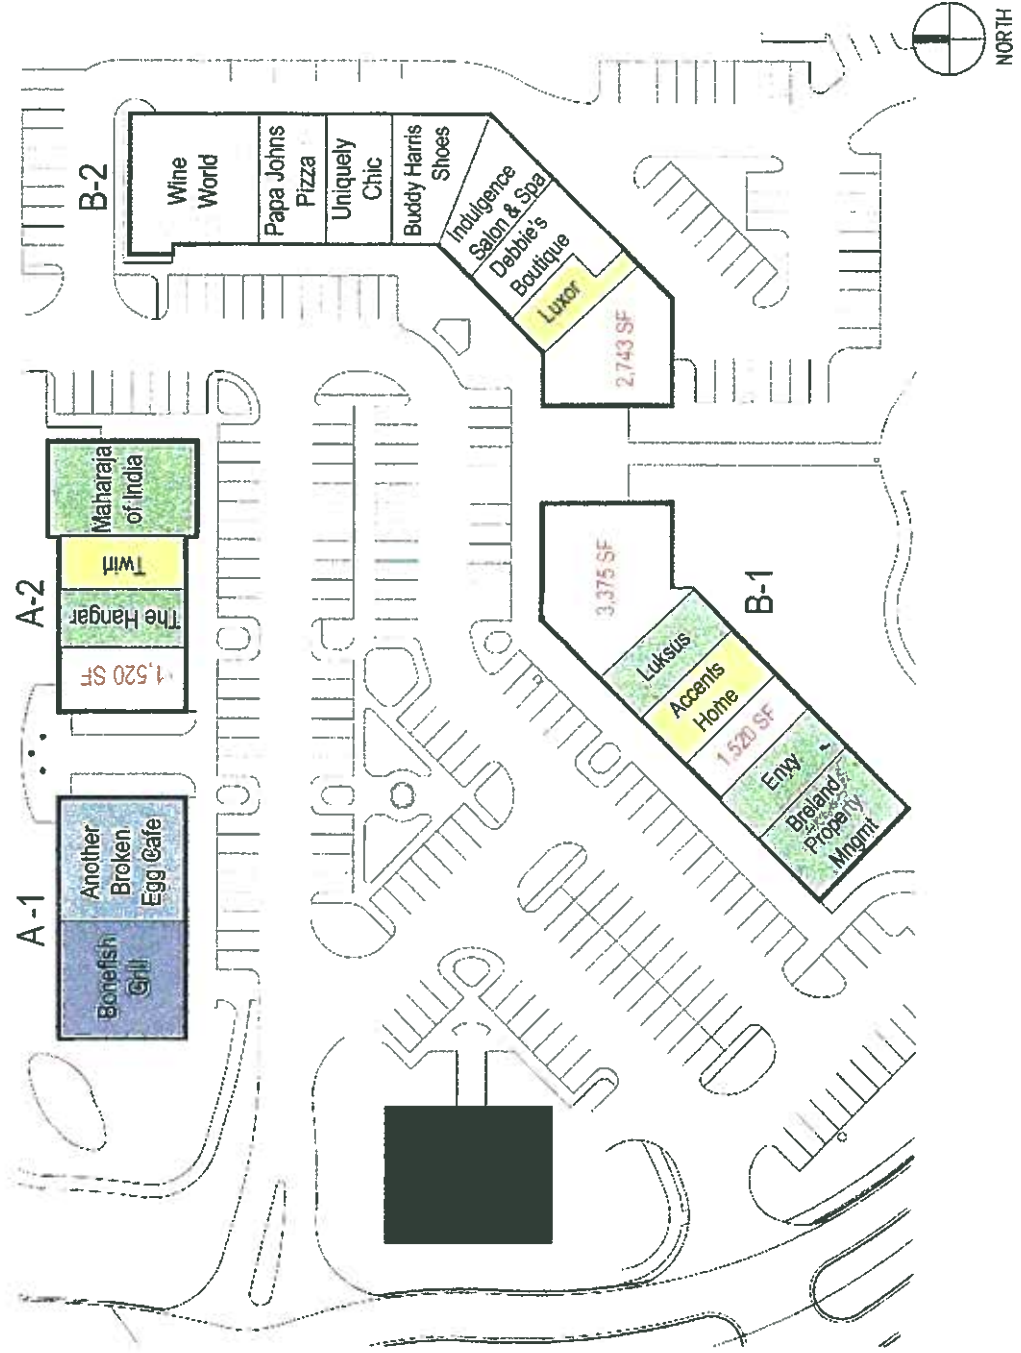

SITE PLAN

Lease Expiration	
2011	
2012	
2013	
2016	
2017	

Vacant Suites	
A1	103
B1	100
B1	104
B2	109

THE GRAND PANAMA BEACH RESORT RETAIL

**SITE PLAN
RETAIL BUILDINGS**