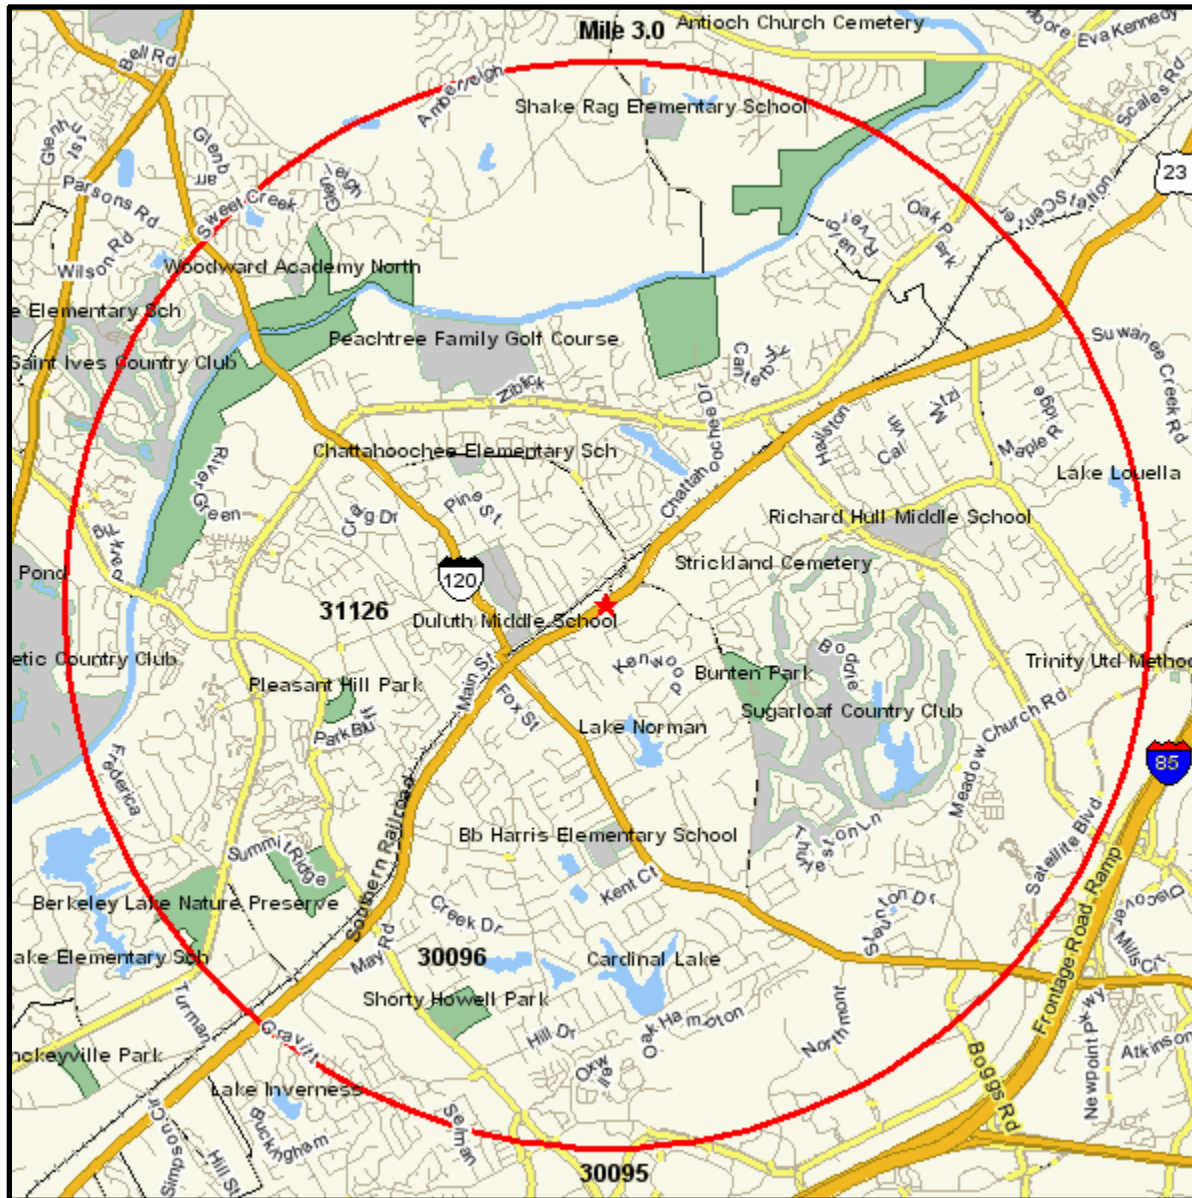

Area Map

Prepared For:

Order #: 968711981
Site: 01

2800 BUFORD HWY
DULUTH, GA 30096-3450
Coord: 34.006870, -84.133976
Radius - See Appendix for Details

Area Map

Prepared For:

Order #: 968711981
Site: 01

Appendix: Area Listing

Area Name:

Type: Radius 1

Radius Definition:

2800 BUFORD HWY
DULUTH, GA 30096-3450

Center Point:	34.006870	-84.133976
Circle/Band:	0.00	- 3.00