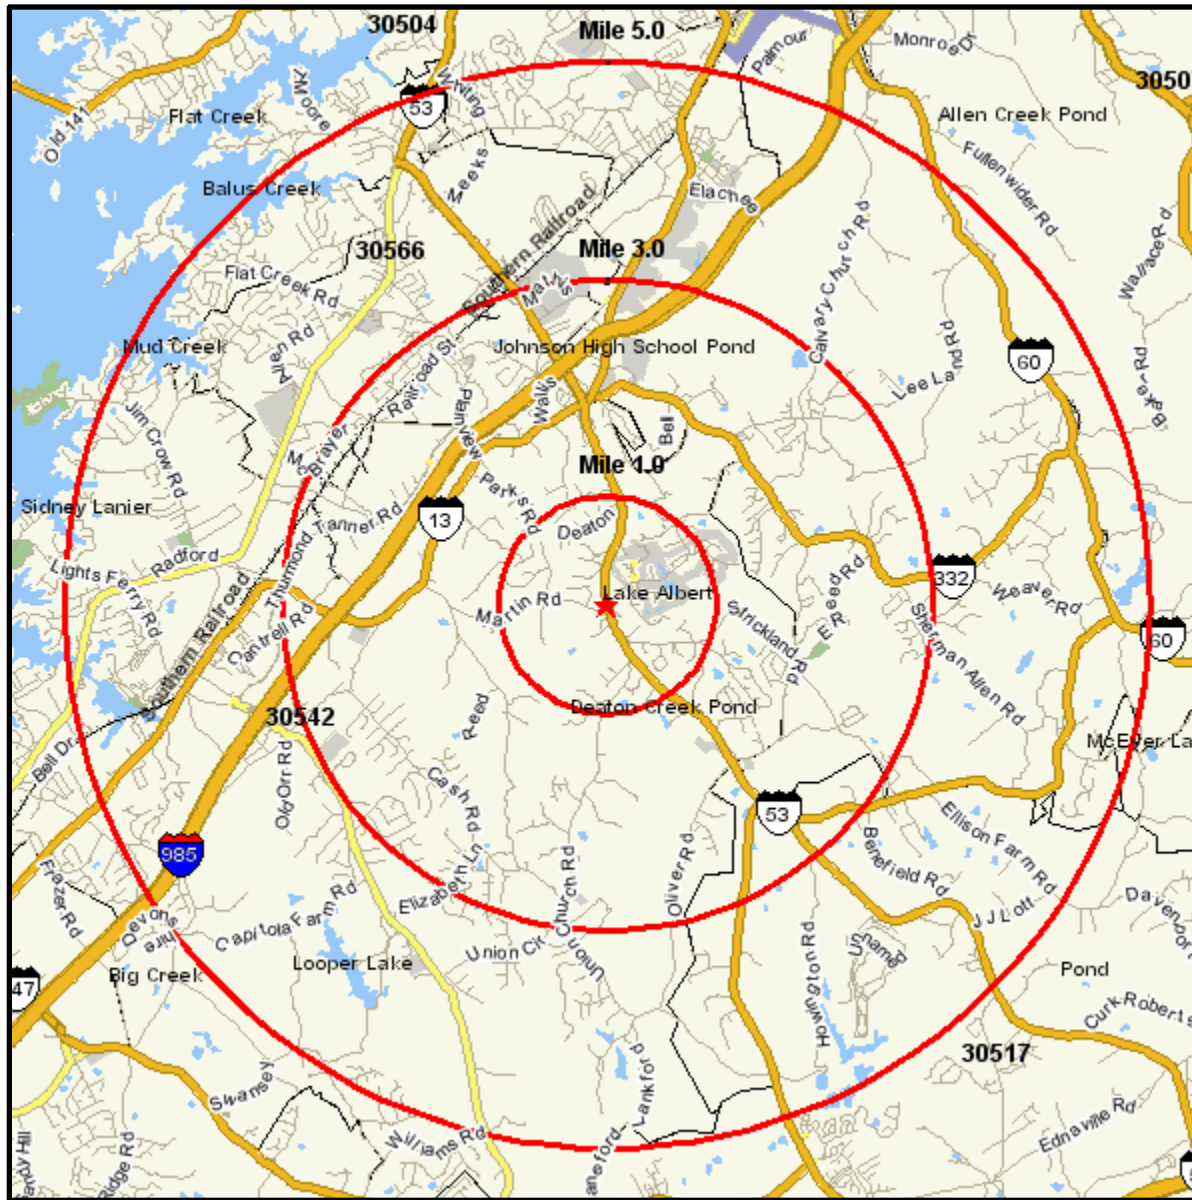

Area Map

Prepared For:

Order #: 967171478
Site: 01

WINDER HWY AT MARTIN RD
FLOWERY BRANCH, GA 30542
Coord: 34.193659, -83.858288
Radius - See Appendix for Details

Area Map

Prepared For:

Order #: 967171478
Site: 01

Appendix: Area Listing

Area Name:

Type: Radius 1

Radius Definition:

WINDER HWY AT MARTIN RD	Center Point:	34.193659	-83.858288
FLOWERY BRANCH, GA 30542	Circle/Band:	0.00 -	1.00

Area Name:

Type: Radius 2

Radius Definition:

WINDER HWY AT MARTIN RD	Center Point:	34.193659	-83.858288
FLOWERY BRANCH, GA 30542	Circle/Band:	0.00 -	3.00

Area Name:

Type: Radius 3

Radius Definition:

WINDER HWY AT MARTIN RD	Center Point:	34.193659	-83.858288
FLOWERY BRANCH, GA 30542	Circle/Band:	0.00 -	5.00